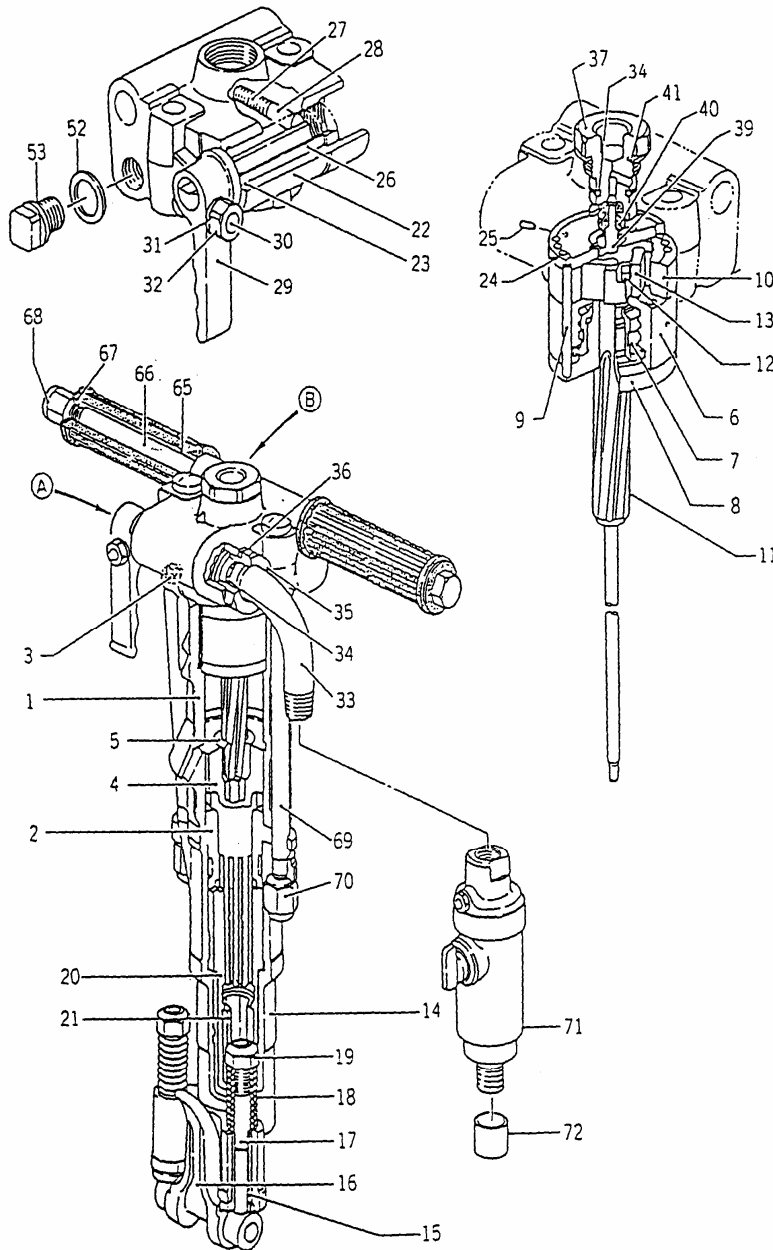

711 Lake Street Phone (800) 527-2282
 Kent, Ohio 44240 Fax (330) 677-1616
 Portland, Oregon Phone (800) 624-1616

RD-22D Redline Rock Drill

Parts List

Item	Kent P/N	Description
1	K18700	Cylinder
2	K18701	Front Ring
3	K18702	Blow Connection
4	K18703	Piston
5	K18704	Rifle Nut
6	K18705	Valve Chest
7	K18706	Valve
8	K18707	Valve Plug
9	K18708	Valve Chest Pin
10	K18709	Ratchet Ring
11	K18710	Rifle Bar
12	K18711	Pawl Spring
13	K18712	Pawl
14	K18713	Front Head
15	K18714	Front Bushing
16	K18715	Steel Puller 1"
17	K18716	Puller Bolt
18	K18717	Steel Puller Spring
19	K18718	Puller Nut
20	K18719	Chuck Driver
21	K18720	Chuck Bushing 1"
21A	K18769	Chuck Bushing 7/8"
		(Standard 1" x 4 1/4")
		(Optional 7/8" x 4 1/4")
23	K11825	O-Ring
24	K18722	Backhead Ring
25	K18723	Backhead Ring Ret.
26	K18724	Throttle Valve-Blow
27	K18726	Detent Plunger Spring
28	K18727	Detent Plunger
29	K18728	Throttle Handle
30	K18729	Throttle Handle Bolt
31	K18730	12 Spring Washer
32	K18731	Handle Set Nut
33	K18732	Air Connection Tube
34	K18629	O-Ring
35	K18733	Air Connection Tube
36	K18734	Backhead Gland Washer
37	K18735	Blow Gland
39	K18736	Blow Tube
40	K18737	Water Tube Gasket
41	K18738	Backhead Gland Washer
53	K18750	Backhead Plug
54	K18751	22 Coppe Washer
65	K18760	Handle Grip
66	K18761	Handle Bolt
67	K18762	20 Washer
68	K18763	Handle Bolt Nut
69	K18764	Through Bolt
70	K18765	Through Bolt Nut
71	K18630	Crystal Oiler
72	K18731	Connection Tube Cap